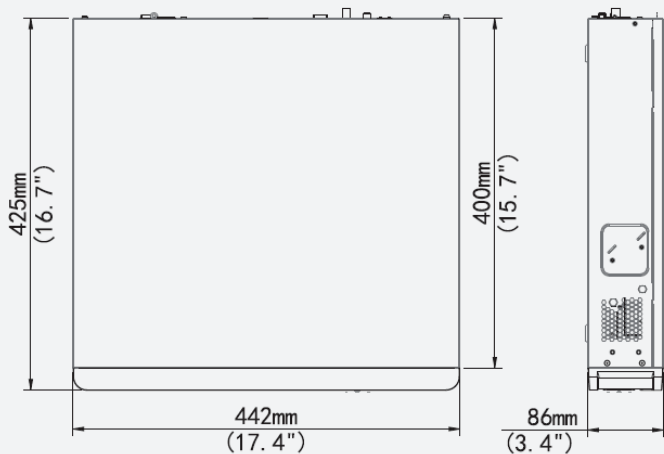

FEATURES IMAGES

TECHNICAL SPECIFICATIONS

IP Video Input	32-ch
Two-way audio Input	1-ch, RCA
Incoming Bandwidth	320Mbps
Outgoing Bandwidth	320Mbps
Remote Connection Protocol	128
HDMI/VGA Output	P2P, UPnP, NTP, DHCP, PPPoE
	HDMI1/VGA: 1920x1080p /60Hz, 1920x1080p /50Hz, 1600x1200 /60Hz, 1280x1024 /60Hz, 1280x720 /60Hz, 1024x768 /60Hz
	HDMI2:4K (3840x2160) /60Hz, 4K (3840x2160) /30Hz, 1920x1080p /60Hz, 1920x1080p /50Hz, 1600x1200 /60Hz, 1280x1024 /60Hz, 1280x720 /60Hz, 1024x768 /60Hz
CVBS Output	1-ch, BNC
Recording Resolution	12MP/8MP/6MP/5MP/4MP/3MP/1080p/960p/720p/D1/2CIF/CIF
Audio Output	1-ch, RCA
Synchronous Playback	16-ch
Compression	H.265+/H.265/H.264
Live View/ Playback Capability	12MP/8MP/6MP/5MP/4MP/3MP/1080p/960p/720p/D1/2CIF/CIF
	3 x 12MP@25, 4 x 4K@30, 8 x 4MP@30, 16 x 1080P@30, 32 x 720P@30,64 x D1
SATA	8 SATA interfaces
Capacity	up to 10TB for each HDDs
eSATA	1 eSATA interfaces
Array Type	RAID 0, 1, 5, 6, 10
Network Interface	2 RJ-45 10M/100M/1000M self-adaptive Ethernet Interfaces
Network Function	HTTP, TCP/IP, IPV4, UPnP, RTSP, UDP, SMTP, NTP, DHCP, DNS,IP Filter, PPPoE, DDNS, FTP, IP Server, P2P
Serial Interface	1 x RS-232, 1 x RS-485
USB Interface	Front panel: 2 x USB2.0,Rear panel: 1 x USB3.0
Alarm In	16-ch
Alarm Out	4-ch
Power Supply	100 ~ 240 VAC
Consumption w/o HDD	≤ 20 W
Working Temperature	-10°C ~ + 55°C (+14°F ~ +131°F)
Working Humidity	10% ~ 90%
Dimension	86mm × 442mm ×425mm (3.4" × 17.4" × 16.7")
Weight w/o HDD	≤ 5.13 Kg (11.31 lb)