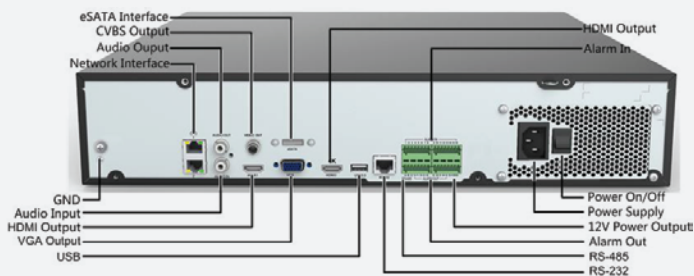

FEATURES IMAGES

TECHNICAL SPECIFICATIONS

IP Video Input	32-ch
Two-way audio Input	1-ch, RCA
Incoming Bandwidth	320Mbps
Outgoing Bandwidth	320Mbps
Remote Connection Protocol	128
HDMI/VGA Output	P2P, UPnP, NTP, DHCP, PPPoE
	HDMI1/VGA: 1920x1080p /60Hz, 1920x1080p /50Hz, 1600x1200 /60Hz, 1280x1024 /60Hz, 1280x720 /60Hz, 1024x768 /60Hz
	HDMI2:4K (3840x2160) /60Hz, 4K (3840x2160) /30Hz, 1920x1080p /60Hz, 1920x1080p /50Hz, 1600x1200 /60Hz, 1280x1024 /60Hz, 1280x720 /60Hz, 1024x768 /60Hz
CVBS Output	1-ch, BNC
Recording Resolution	12MP/8MP/6MP/5MP/4MP/3MP/1080p/960p/720p/D1/2CIF/CIF
Audio Output	1-ch, RCA
Synchronous Playback	16-ch
Compression	H.265+/H.265/H.264
Live View/ Playback Capability	12MP/8MP/6MP/5MP/4MP/3MP/1080p/960p/720p/D1/2CIF/CIF
	3 x 12MP@25, 4 x 4K@30, 8 x 4MP@30, 16 x 1080P@30, 32 x 720P@30,64 x D1
SATA	8 SATA interfaces
Capacity	up to 10TB for each HDDs
eSATA	1 eSATA interfaces
Array Type	RAID 0, 1, 5, 6, 10
Network Interface	2 RJ-45 10M/100M/1000M self-adaptive Ethernet Interfaces
Network Function	HTTP, TCP/IP, IPV4, UPnP, RTSP, UDP, SMTP, NTP, DHCP, DNS,IP Filter, PPPoE, DDNS, FTP, IP Server, P2P
Serial Interface	1 x RS-232, 1 x RS-485
USB Interface	Front panel: 2 x USB2.0,Rear panel: 1 x USB3.0
Alarm In	16-ch
Alarm Out	4-ch
Power Supply	100 ~ 240 VAC
Consumption w/o HDD	≤ 20 W
Working Temperature	-10°C ~ + 55°C (+14°F ~ +131°F)
Working Humidity	10% ~ 90%
Dimension	86mm × 442mm ×425mm (3.4" × 17.4" × 16.7")
Weight w/o HDD	≤ 5.13 Kg (11.31 lb)