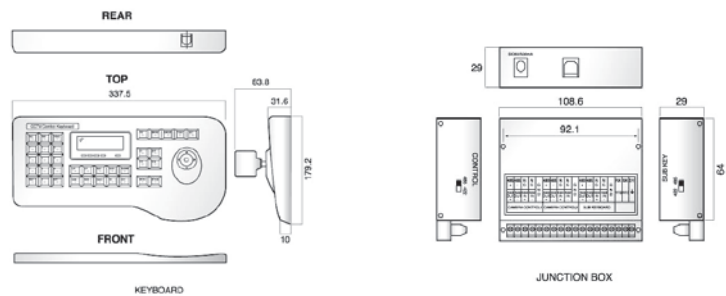

## KEY FEATURES

- Controller for pan, tilt and zoom
- Controls up to 255 cameras
- 3-axis joystick controller
- Programmable camera functions
- Graphical LCD screen display

## TECHNICAL SPECIFICATIONS

virtue

INTERFACE	RS - 485 / 422
DISTANCE	Maximum 1.2km on UTP cable
IDATA CONNECTOR	Junction Box
COMMUNICATION SPEED	RS485-9600bps
JOYSTICK	3-axis vector solving with twisting and return-to-centre head
CONNECTOR	Modular cable connection with junction box
POWER SUPPLY	12V DC regulated
POWER CONSUMPTION	6W, 1AMP
LCD DISPLAY	Graphical
OPERATING TEMPERATURE	0°C ~ 40°C
DIMENSIONS	337.5mm (w) x 83.8mm (h) x 179.2mm (d)
WEIGHT	Approx 1.2Kg

## KEY FEATURES

- Controller for pan, tilt and zoom
- 3-axis joystick controller
- Controls up to 255 cameras
- Back Light LCD
- OSD Menu

## TECHNICAL SPECIFICATIONS

virtue

INTERFACE	RS - 485
DISTANCE	Maximum 1.2km on shielded twisted pair cable
COMMUNICATION SPEED	RS485-9600bps
JOYSTICK	3-axis, Pan/Tilt, Zoom, Power, Auto Pan, Preset, Group, Tour, Trace, AUX Control x 4 (Camera Power, Light Power, AUX 1~2)
POWER SUPPLY	12VDC, 1A
POWER CONSUMPTION	Max 200mA
OPERATING TEMPERATURE	0°C ~ +40°C
DIMENSIONS	302.4mm (w) x 47.7mm (h) x 167.8mm (d)
WEIGHT	Approx 0.8Kg