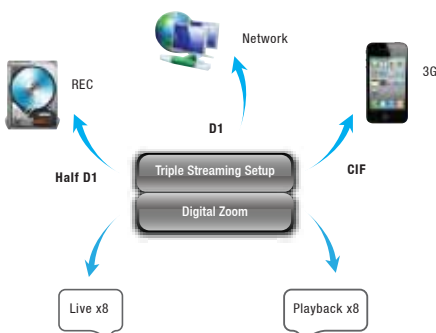

KEY FEATURES

- Embedded Linux Operating System
- H.264 video compression
- Triplex operation
- Independent dual display - VGA and CVBS
- Triple streaming
- 8x Digital Zoom
- Auto IP Detection
- 3G - Mobile viewing
- Advanced user authority level
- Maximum 128ch CMS Client
- POS [Text Insert Function]
- 1 nos VGA-main, 1 nos BNC-main
- 2-SATA
- 2-USB

INDEPENDENT DUAL DISPLAY

TRIPLE STREAMING / DIGITAL ZOOM

TECHNICAL SPECIFICATIONS

VIDEO IN	8 BNC
VIDEO OUT	1 VGA & 1 CVBS [Dual Display]
AUDIO IN	8 RCA (Line In)
AUDIO OUT	1 RCA (Line Out)
DEVICE	
SENSOR IN	4 TTL [3 + Emergency]
ALARM OUT	2 TTL
I / O INTERFACE	RS232, RS485, 2 nos USB
DISPLAY	
SPEED	Real Time
RESOLUTION	Selectable: 800 x 600, 1024 x 768, 1280 x 720, 1360 x 768, 1440 x 900, 1680 x 1050
SPLIT SCREEN	1, 4, 6, 9, PIP, Digital Zoom
RECORDING	
COMPRESSION	H.264
SPEED / RESOLUTION	240fps@CIF (NTSC) / 200fps@CIF (PAL) 240fps@Half D1 (NTSC) / 200fps@Half D1 (PAL) 120fps@D1 (NTSC) / 100fps@D1 (PAL)
PICTURE QUALITY	Very High, High, Standard, Low
MODE	Time-lapse, Event, Event, Time, Emergency
PLAYBACK	
DISPLAY	1, 4, 6, 9, Digital Zoom
SEARCH MODE	Calendar Search, Event Search, Text-In Search, Go to Time
PLAYBACK MODE	Multi Channel Normal & Reverse Play, RW & FF (x2, x4, x8, x16 x32), Frame to Frame, Pause
NETWORK	
NETWORK INTERFACE	Ethernet (10/100 Base)
PROTOCOL	TCP/IP, HTTP, DHCP, ADSL(PPPoE), RTP/RTSP
APPLICATION	Live, Playback, Setup, Notification [Call back, E-mail]
REMOTE VIEWING	Remote Client Software, Internet Explorer 7 or higher CMS
MOBILE SUPPORT	iPhone, Android phone [real streaming]
STORAGE	2 SATA HDD
BACKUP	External HDD [USB], External USB Memory
CONTROL	Front Panel Button, USB Mouse, IR Remote & Joystick Controller
OSD	Graphic User Interface (Multilingual)
APPROVAL	FCC, CE, KCC
ROHS	ROHS Compliance
POWER CONSUMPTION	DC12V, 3.33A (40W)
OPERATING TEMPERATURE	5°C ~ 40°C / 4°F ~ 104°F
OPERATING HUMIDITY	0% ~ 80% / non-condensing
DIMENSION	340(w) x 67(h) x 265(d)mm
WEIGHT	2Kg (without HDD)