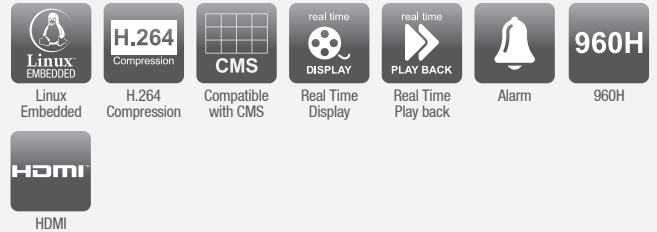

# BVR4X

LITE SERIES

4 CHANNEL H.264 EMBEDDED  
DIGITAL VIDEO RECORDER

## KEY FEATURES

- Full 960H Recording
- User-friendly menu and easy to operate
- Support up to 1280\*1024 VGA resolution
- Support digital zoom during preview, playback and PTZ mode
- Different channels can be set different recording expired time
- Support normal and event video encoding parameters
- Support NTP, Email Alarm functions
- Support full channel playback
- Support Mobile View function
- Support CMS function

## TECHNICAL SPECIFICATIONS

CODEC	H.264
OPERATING SYSTEM	EMBEDDED LINUX
VIDEO	
Channel	4
Output	HDMI, VGA, CVBS
Dual Display	Yes
RECORDING	
Rate (PAL)	4ch*960H@100fps
Mode	Manual, Schedule, Motion, Alarm
PLAYBACK	
Display	4ch@960H Realtime
Search Mode	Time, Date, Record Mode
Privacy Masking	4 Zones (max)
STORAGE	
Internal	1 ea HDD (max 4TB)
Backup	USB/Network
NETWORKING	
Web	IE11, Chrome, Firefox, Safari
CMS	Support max 100ch viewing per CMS
Mobile	iPhone, iPad, Android
Email	Yes
Snapshot Function	IE - Yes CMS - Yes Apps - Yes
INTERFACE	
Network	1 RJ-45, 10/100M adaptive Ethernet Interface
IR Extension	Yes
USB	2
PTZ (RS-485)	Yes
RS-232	No
Audio	G.771A, 2 in, 1 out
Alarm	4in, 1out
POWER SUPPLY	12VDC, 2A
POWER CONSUMPTION (w/o HDD)	40W
OPERATING TEMPERATURE	-10°C ~ 55°C
HUMIDITY	10% ~ 90%RH
DIMENSION ( W x L x H )	254mm × 168mm × 45 mm
WEIGHT (w/o HDD)	0.8kg
HOUSING	Mini 1U