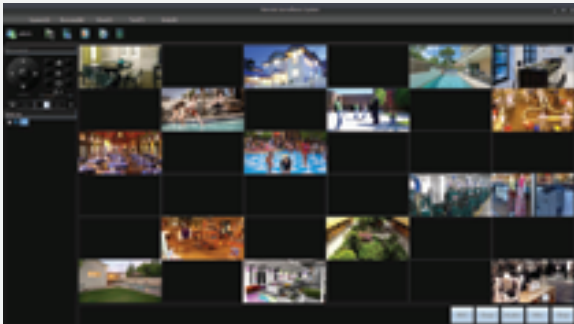

FEATURES IMAGES

CMS (CENTRAL MONITORING SYSTEM)

compatible with:

TECHNICAL SPECIFICATIONS

CODEC	H.264
OPERATING SYSTEM	EMBEDDED LINUX
VIDEO	
Channel	4
Output	HDMI, VGA, CVBS
Dual Display	Yes
RECORDING	
Rate (PAL)	4ch*960H@100fps
Mode	Manual, Schedule, Motion, Alarm
PLAYBACK	
Display	4ch@960H Realtime
Search Mode	Time, Date, Record Mode
Privacy Masking	4 Zones (max)
STORAGE	
Internal	1 ea HDD (max 4TB)
Backup	USB/Network
NETWORKING	
Web	IE11, Chrome, Firefox, Safari
CMS	Support max 100ch viewing per CMS
Mobile	iPhone, iPad, Android
Email	Yes
Snapshot Function	IE - Yes CMS - Yes Apps - Yes
INTERFACE	
Network	1 RJ-45, 10/100M adaptive Ethernet Interface
IR Extension	Yes
USB	2
PTZ (RS-485)	Yes
RS-232	No
Audio	G.771A, 2 in, 1 out
Alarm	4in, 1out
POWER SUPPLY	12VDC, 2A
POWER CONSUMPTION (w/o HDD)	40W
OPERATING TEMPERATURE	-10°C ~ 55°C
HUMIDITY	10% ~ 90%RH
DIMENSION (W x L x H)	254mm × 168mm × 45 mm
WEIGHT (w/o HDD)	0.8kg
HOUSING	Mini 1U